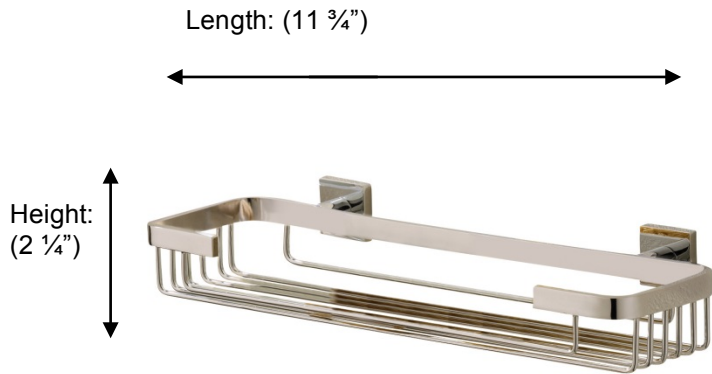

## 67682 MEDIUM BASKET

**Description:**  
Medium basket

**Finishes:**

-  CR – Chrome
-  PV – Polished Brass
-  UB – Unlacquered Brass
-  MB – Matte Black
-  NI – Polished Nickel
-  ES – Satin Nickel
-  GD – Gold

**Material:**  
Brass

**Method of Fixing:**  
Direct to wall

**Country of Origin:**

Portugal

All Dimensions are approximate